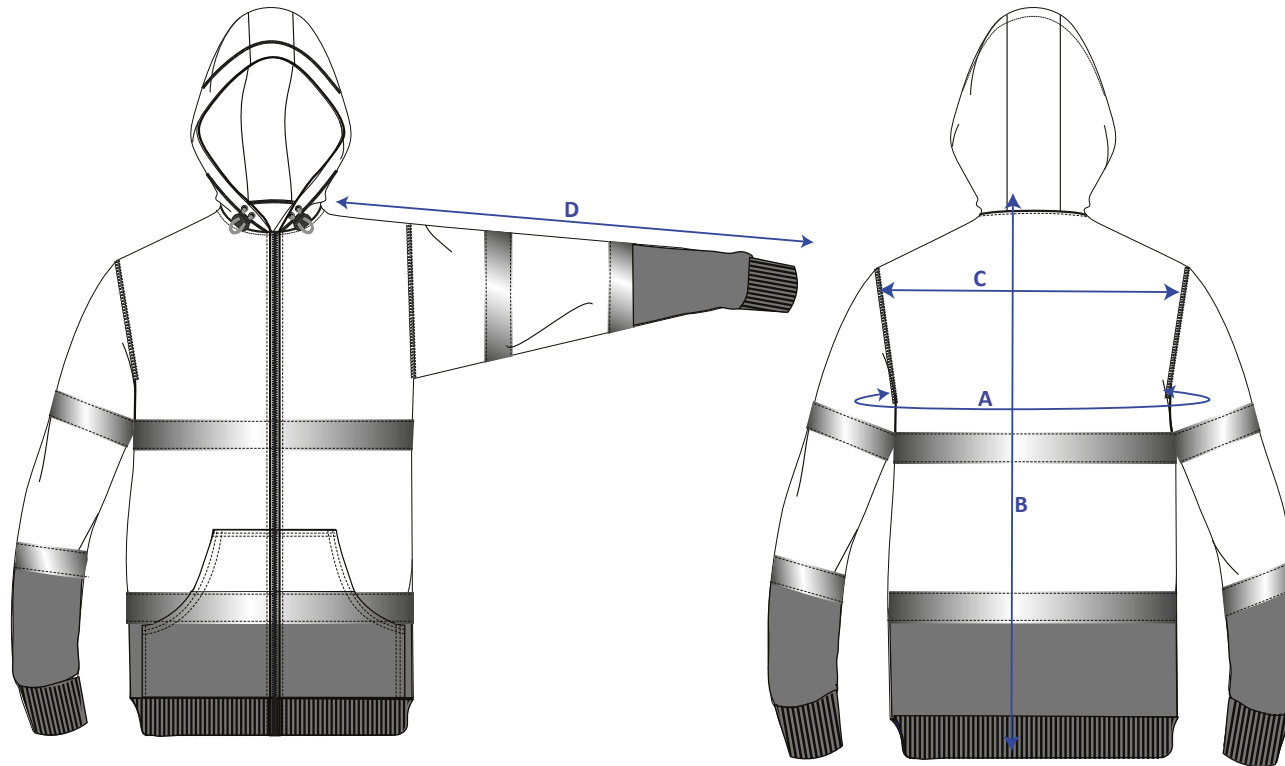

STYLE NO: B317

DESCRIPTION: HiVis Two Tone Zip Front Hooded Sweatshirt

FABRIC: 65% Polyester, 35% Cotton

COLOUR: Yellow, Orange

Measurements in cm:		S	M	L	XL	XXL	3XL	4XL	5XL	Tolerance (+)
A	Chest	108	117	126	135	144	153	162	171	1
B	Back Length (incl.waistband)	72	73	73	73	73	74	74	75	1
C	Across Back (15cms down from neck)	48.5	52	54	57	59	62	65.5	66.5	0.5
D	Sleeve Length (Incl.collar & Cuff)	80	81	82	83	84	85	86	87	0.5