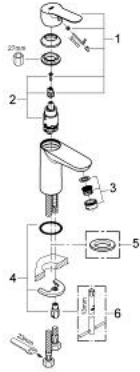

32 858 000 **BAUEDGE SINGLE-LEVER BASIN MIXER 1/2"**
S-SIZE

PRODUCT DESCRIPTION

- Colour: chrome
- single hole installation
- metal lever
- GROHE Long-Life 28 mm ceramic cartridge
- GROHE Long-Life finish
- mousseur
- smooth body
- flexible connection hoses
- rapid installation system

32 858 000 **BAUEDGE SINGLE-LEVER BASIN MIXER 1/2"**
S-SIZE

SPARE PARTS, September 2009 – spareParts.validDate.now

1: Lever (Order-nr. 46697000)

2: Cartridge (Order-nr. 46580000)

3: Mousseur (Order-nr. 13952000)

4: Shank fastening assembly (Order-nr. 46249000)

5: Base plate (Order-nr. 48052000)*

6: Mounting wrench (Order-nr. 19017000)*

* Optional accessories