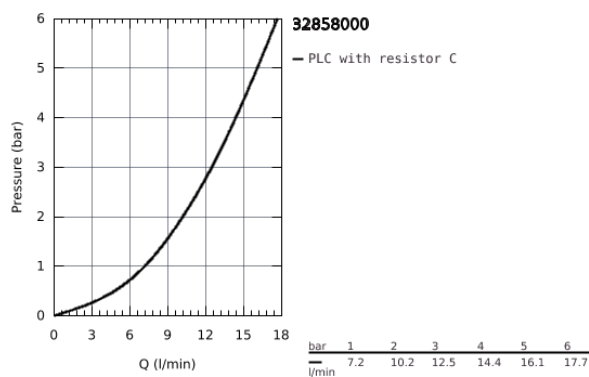

32 858 000 **BAUEDGE SINGLE-LEVER BASIN MIXER 1/2"**
S-SIZE

PRODUCT DESCRIPTION

- Colour: chrome
- single hole installation
- metal lever
- GROHE Long-Life 28 mm ceramic cartridge
- GROHE Long-Life finish
- mousseur
- smooth body
- flexible connection hoses
- rapid installation system

32 858 000 **BAUEDGE SINGLE-LEVER BASIN MIXER 1/2"**
S-SIZE

SPARE PARTS, September 2009 – spareParts.validDate.now

1: Lever (Order-nr. 46697000)

2: Cartridge (Order-nr. 46580000)

3: Mousseur (Order-nr. 13952000)