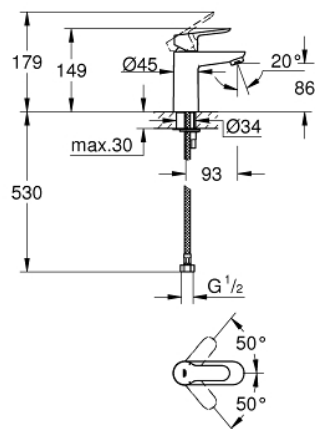

32 858 000 **BAUEDGE SINGLE-LEVER BASIN MIXER 1/2"**
S-SIZE

PRODUCT DESCRIPTION

- Colour: chrome
- single hole installation
- metal lever
- GROHE Long-Life 28 mm ceramic cartridge
- GROHE Long-Life finish
- mousseur
- smooth body
- flexible connection hoses
- rapid installation system

32 858 000 **BAUEDGE SINGLE-LEVER BASIN MIXER 1/2"**
S-SIZE

SPARE PARTS, September 2009 – spareParts.validDate.now

1: Lever (Order-nr. 46697000)

2: Cartridge (Order-nr. 46580000)

3: Mousseur (Order-nr. 13952000)

4: Shank fastening assembly (Order-nr. 46249000)

5: Base plate (Order-nr. 48052000)*

6: Mounting wrench (Order-nr. 19017000)*

* Optional accessories