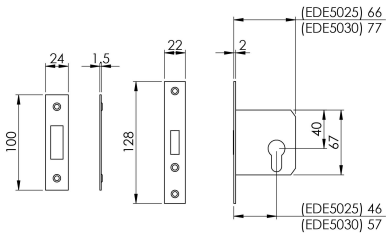

Easi-T Residential Euro Profile Deadlock

EDE5025

Contract Euro Profile Deadlock 64mm and 76mm options.
 CE marked and certified to British Standard BS EN 12209.
 Fire Door Rated. This lock comes with a 10-year
 mechanical guarantee and is suitable for use in all
 domestic, industrial and commercial environments.