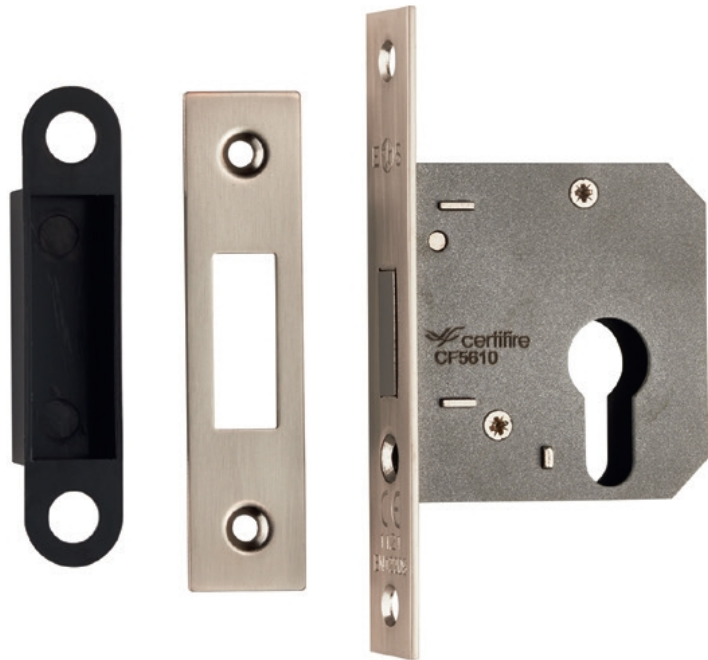

Easi-T Residential Euro Profile Deadlock

EDE5025

Contract Euro Profile Deadlock 64mm and 76mm options.
 CE marked and certified to British Standard BS EN 12209.
 Fire Door Rated. This lock comes with a 10-year
 mechanical guarantee and is suitable for use in all
 domestic, industrial and commercial environments.