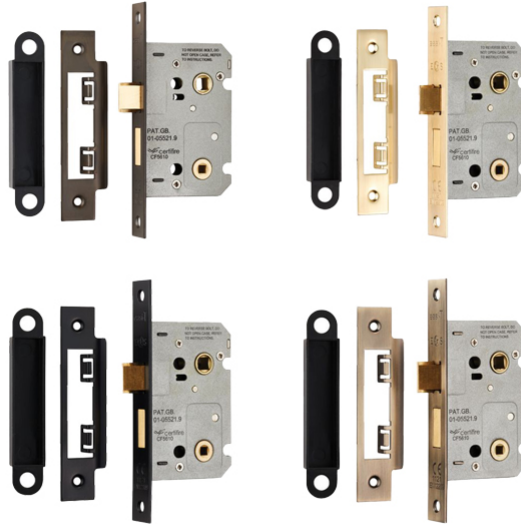

Easi-T Residential Bathroom Lock Range

BAE Range

Contract Bathroom Lock with a wide range of options offering an excellent degree of choice. Square or Radius Forends, 64mm or 76mm sizes and 5 finishes. The Latch bolt has the Easi-T reverse function to save undoing the case so it can be reversed in seconds. Certified to BS EN 12209.