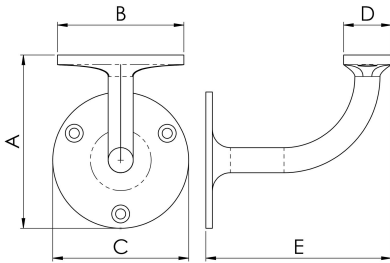

Heavyweight Handrail Bracket

AA84 Range

A sturdy bannister bracket which will hold all types of timber handrails.