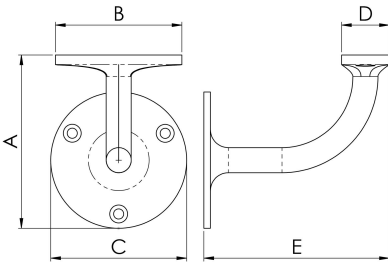

Heavyweight Handrail Bracket

AA84 Range

A sturdy bannister bracket which will hold all types of timber handrails.