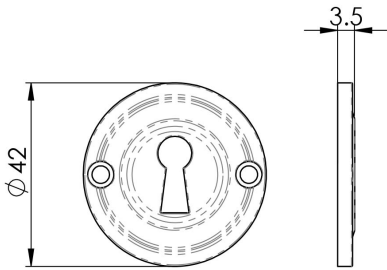

Small Escutcheon

AQ41 Range

Standard Keyhole Profile. A round uncovered heavier keyhole escutcheon with a classical period appearance. A prominent rounded ridge encompassing the keyhole lends a distinctive style to this escutcheon and elevates it from the ordinary flat plate versions. Available in various finishes.