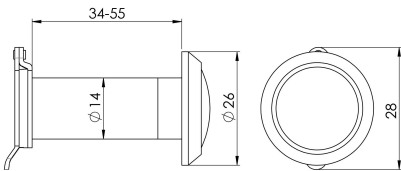

Door Viewer Plastic Lens

AA76 Range

Standard style door viewer adds a useful security aspect to any door by enabling the user to see who is on the other side of the door before opening it. The viewer gives a 180° angle of vision.