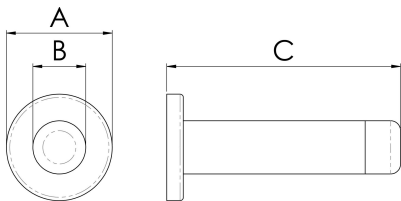

## Cylinder Pattern Door Stop on Rose

### AA21 Range

A slimline and elegant rubber buffer tipped door stop on rose. The base rose unscrews allowing it to be mounted to the wall or skirting board. The main body is then screwed back on for a neat concealed fit. Available in 2 sizes.