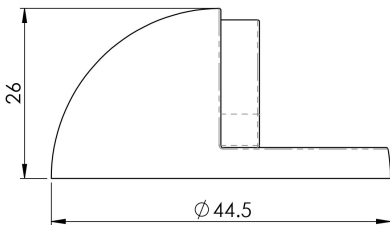

Oval Floor Mounted Door Stop

AA20 Range

Also known as a half moon shaped door stop. Substantial rubber buffer fitted to the face which provides more than adequate protection for the door..