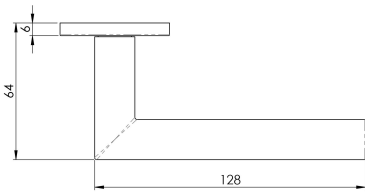

## Treviri Lever on 6mm Slim Fit Sprung Rose

CSL1192/6SSS

Treviri Lever on concealed fix press on sprung round rose. Straight round bar lever neatly mitred where it adjoins the stem. The CSL lever collection on a slim fit rose reflects the latest trends for subtle discreet fittings with ultra-modern styling and quality engineering. All levers are G304 grade with Grade 201 rose inners and a secure hexo spindle fix, ensuring these products are of the highest calibre at competitive pricing.