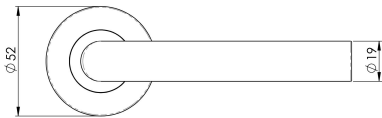

## Treviri Lever on 6mm Slim Fit Sprung Rose

CSL1192/6SSS

Treviri Lever on concealed fix press on sprung round rose. Straight round bar lever neatly mitred where it adjoins the stem. The CSL lever collection on a slim fit rose reflects the latest trends for subtle discreet fittings with ultra-modern styling and quality engineering. All levers are G304 grade with Grade 201 rose inners and a secure hexo spindle fix, ensuring these products are of the highest calibre at competitive pricing.