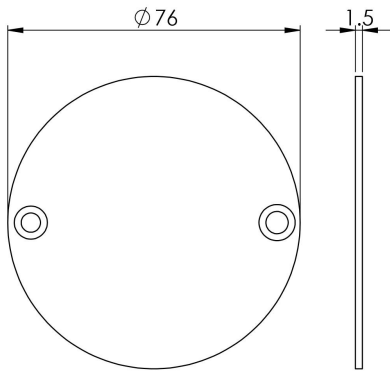

Male Symbols

Male Symbols

Male symbol sign. A standard door sign with the denoted character logo displayed on a circular plate with two fixing holes. Available in SSS, BSS & SAA