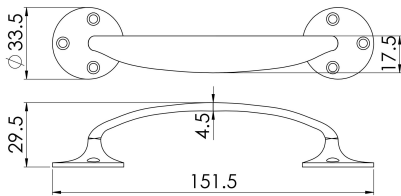

## Bow Handle

### AA36 Range

A cast one piece curved handle blending into rounded roses. Long version. Three anchor points on each rose for a secure fixing. A classic face-fixed pull handle with sweeping bow pull making it perfect for use in commercial settings as well as residential.