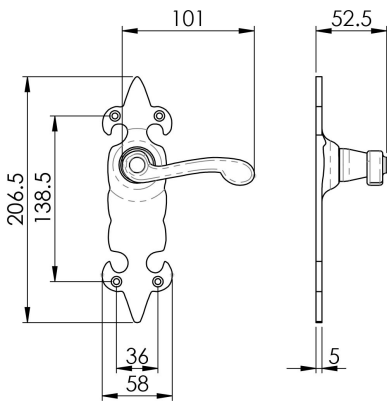

Fleur De Lys' Lever on Backplate

LF5505 Range

Black Antique lever on backplate. A sturdy classical scroll lever on an undulating edged backplate with fleur-de-lys pattern top and bottom. Comes with a 10 year mechanical guarantee. Suitable for domestic use.