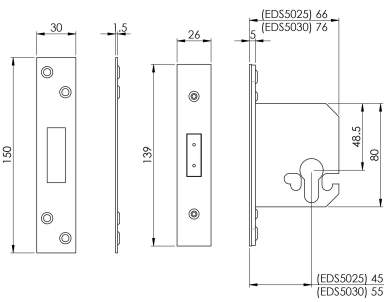

Easi-T Euro Profile Deadlock

EDS5025

Euro Profile Deadlock in 64mm or 76mm option. Radius version also available. Certified to BS EN 12209 Lock used as a matter of course by the national house builders. This lock provides a good degree of security and carries a 10 year mechanical guarantee.