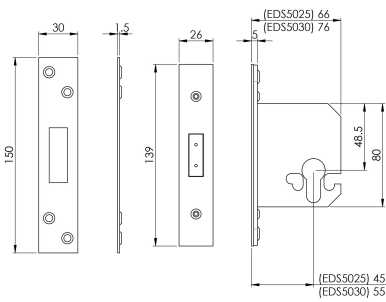

## Easi-T Euro Profile Deadlock

EDS5025

Euro Profile Deadlock in 64mm or 76mm option. Radius version also available. Certified to BS EN 12209 Lock used as a matter of course by the national house builders. This lock provides a good degree of security and carries a 10 year mechanical guarantee.