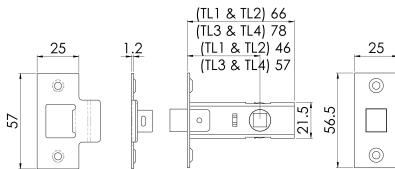

Tubular Latch

Tubular Latch Range

Tubular latch for use with sprung furniture. Complete with strike plate and fixings in 64mm or 76mm options. Not suitable for use with unsprung furniture. Comes with a 5 year mechanical guarantee.