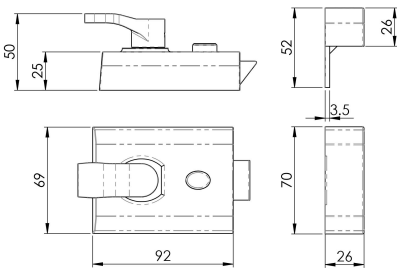

## Deadlocking Rim Cylinder Nightlatch

RCN8340

Deadlocking Rim Cylinder Nightlatch, c/w matching finish cylinder and 3 keys. Available in different sizes and finishes. A robust nightlatch providing a complete security solution for internal or external doors. The slide snib function allows the latch bolt to remain retracted permitting the door to remain unlocked if required.