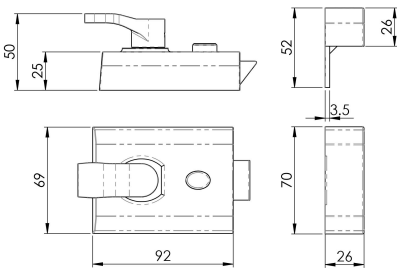

Deadlocking Rim Cylinder Nightlatch

RCN8340

Deadlocking Rim Cylinder Nightlatch, c/w matching finish cylinder and 3 keys. Available in different sizes and finishes. A robust nightlatch providing a complete security solution for internal or external doors. The slide snib function allows the latch bolt to remain retracted permitting the door to remain unlocked if required.