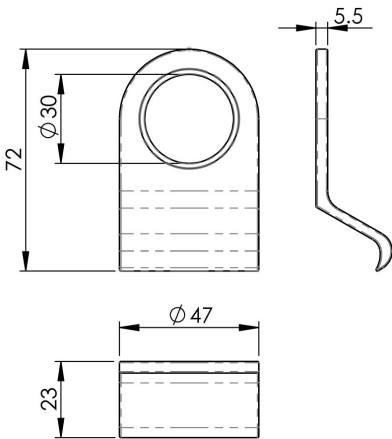

Cylinder Latch Pull

M40 Range

The UK's most popular latch pull. Fitting around a Yale type cylinder used on a nightlatch, it is used to pull the door closed from the outside. The lower part of the pull projects forward providing ample finger purchase. Available in different finishes.