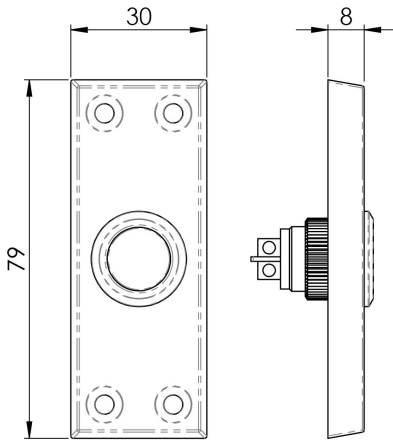

Bell Push

AA31 Range

The classical door bell push will compliment most front doors. Its unobtrusive low profile button push sits on a rectangular plate which has four fixing points providing a secure and solid fitting. Comes with a 10 year mechanical guarantee.