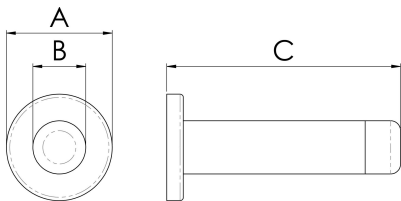

Cylinder Pattern Door Stop on Rose

AA21 Range

A slimline and elegant rubber buffer tipped door stop on rose. The base rose unscrews allowing it to be mounted to the wall or skirting board. The main body is then screwed back on for a neat concealed fit. Available in 2 sizes.