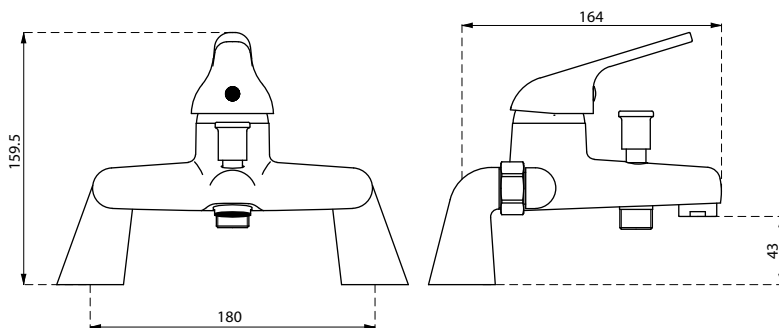

WARRANTY

- **5 year warranty** on taps applies to chrome finish and main body of products. All surfaces must be cleaned with warm soapy water and dried with soft clothes only. The use of abrasive cleaners or materials will render *warranty invalid*. Flexible tail connections, hoses and handsets are covered by a *1 year guarantee*.
- **Do not over tighten** flexible tail connections as this may result in later failure of the fitting.
- To enable each supply to be individually isolated product should be fitted with individual isolating valves, claims will be dealt with on that basis.
- Suitable access should be provided for in order for products or parts to be replaced under warranty. In the event that *no access* is provided, labour cost claims *cannot* be upheld.