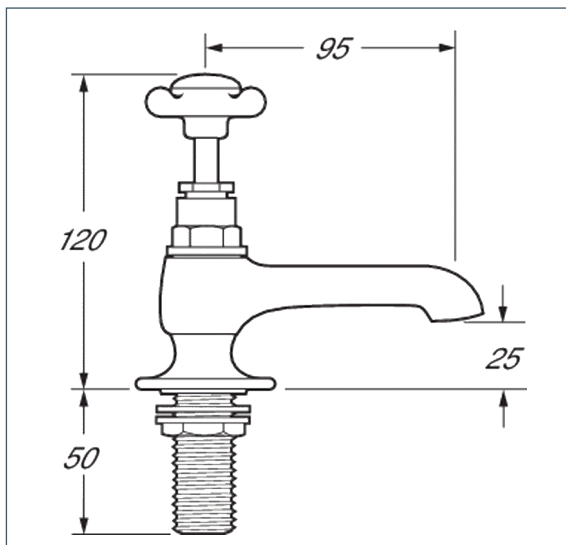

## Coronation basin taps

Product Code: CR19

Finish: Chrome

### Features

Construction:	Brass & Resin
Valve/Cartridge type:	Standard
Supply:	Suitable for all plumbing systems
Working Pressures:	0.1 - 5.0 bar
Inlet connections:	1/2" BSP
Flexi or Copper:	Plastic Backnuts

#### Spout

Flow 0.1	Flow 0.3	Flow 0.5	Flow 1.0	Flow 2.0	Flow 3.0	Flow 4.0	Flow 5.0
8	11	16	18	23	27	30	34

2003752

2004306

**12 YEAR GUARANTEE**  
ON ALL DEVA CHROME TAPS

\*TERMS APPLY