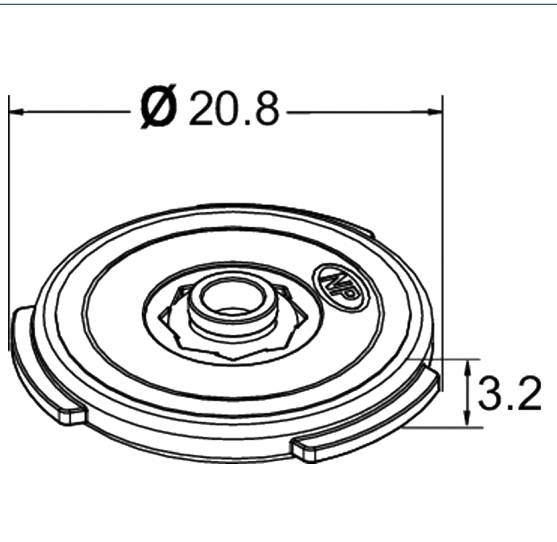

2007800

**1 YEAR
GUARANTEE**

*TERMS APPLY

www.deva.org.uk • FREEPHONE: 0800 195 1602