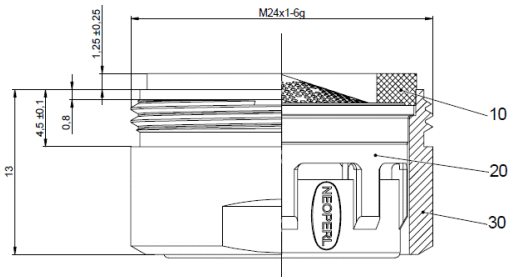

No Specific Range

4 Litre Flow Regulator

Product Code: FR113-4

Finish: Plastic

Features

Construction: Plastic

Inlet Connections: N/A

- Fits basin and sink taps showing the symbol to reduce water consumption
- Regulates flow constantly to the L/min shown