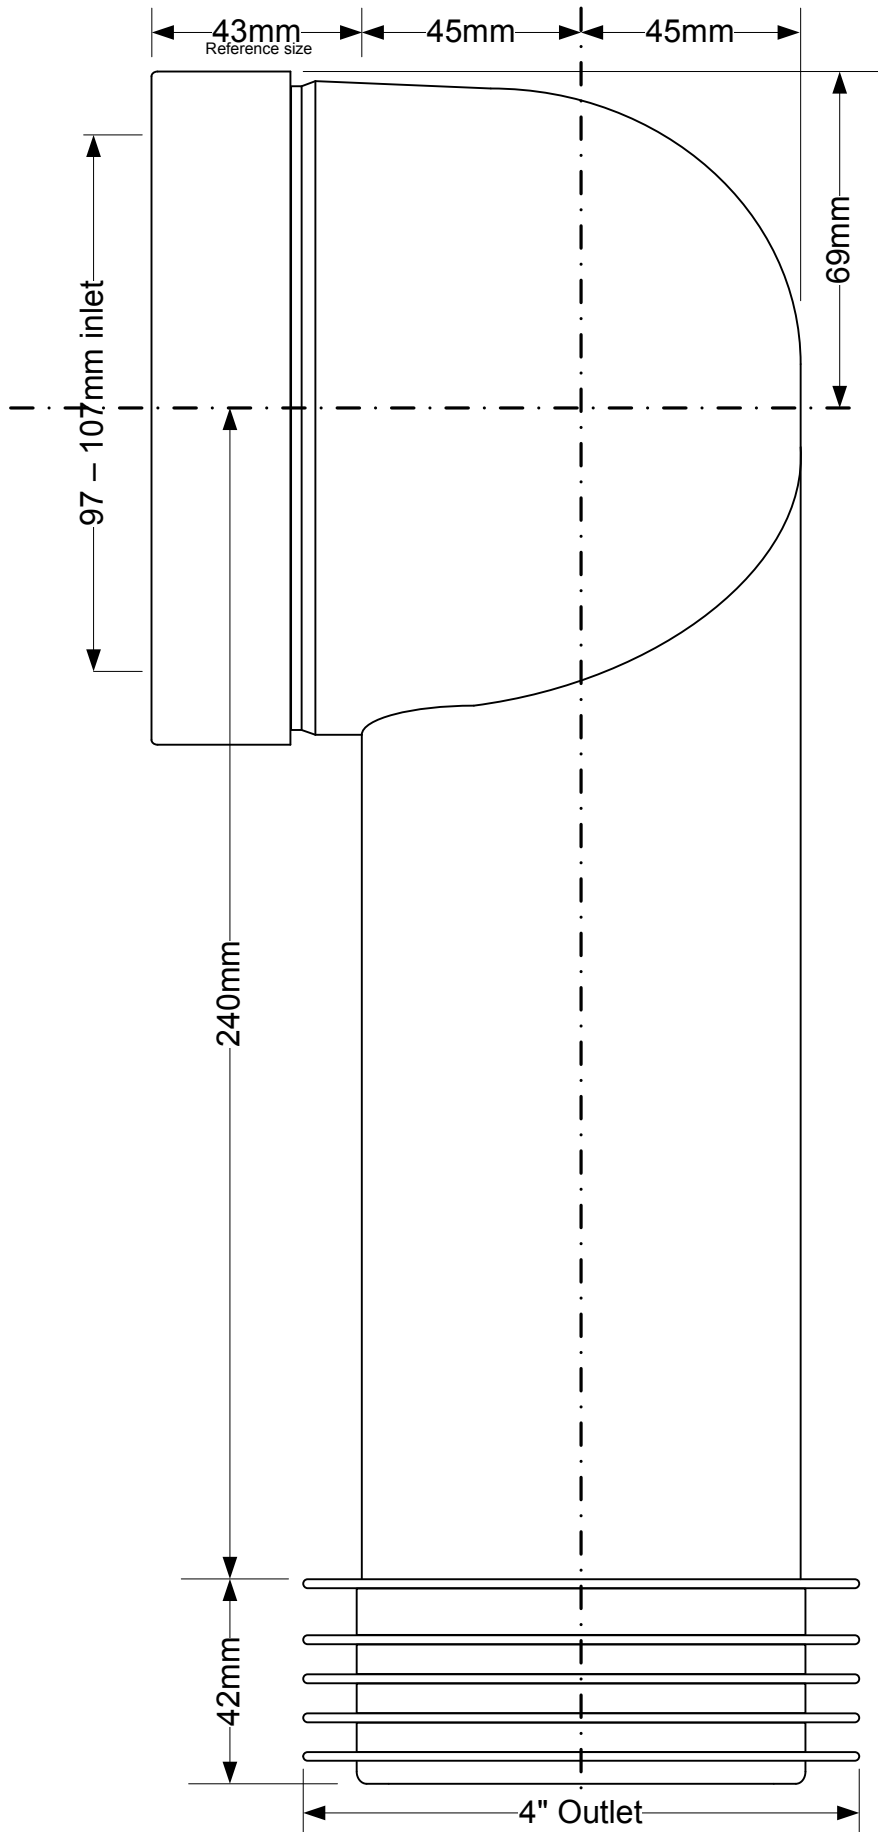

Code:

WC-CON8

© McALPINE
31/03/10

Drawing verified
correct as of: 21.04.10
D.E

DRAWN BY
ELLEN McLELLAN

REVISED
31.03.10

FILENAME
WC-CON8.VSD

SCALE
1: 1.55