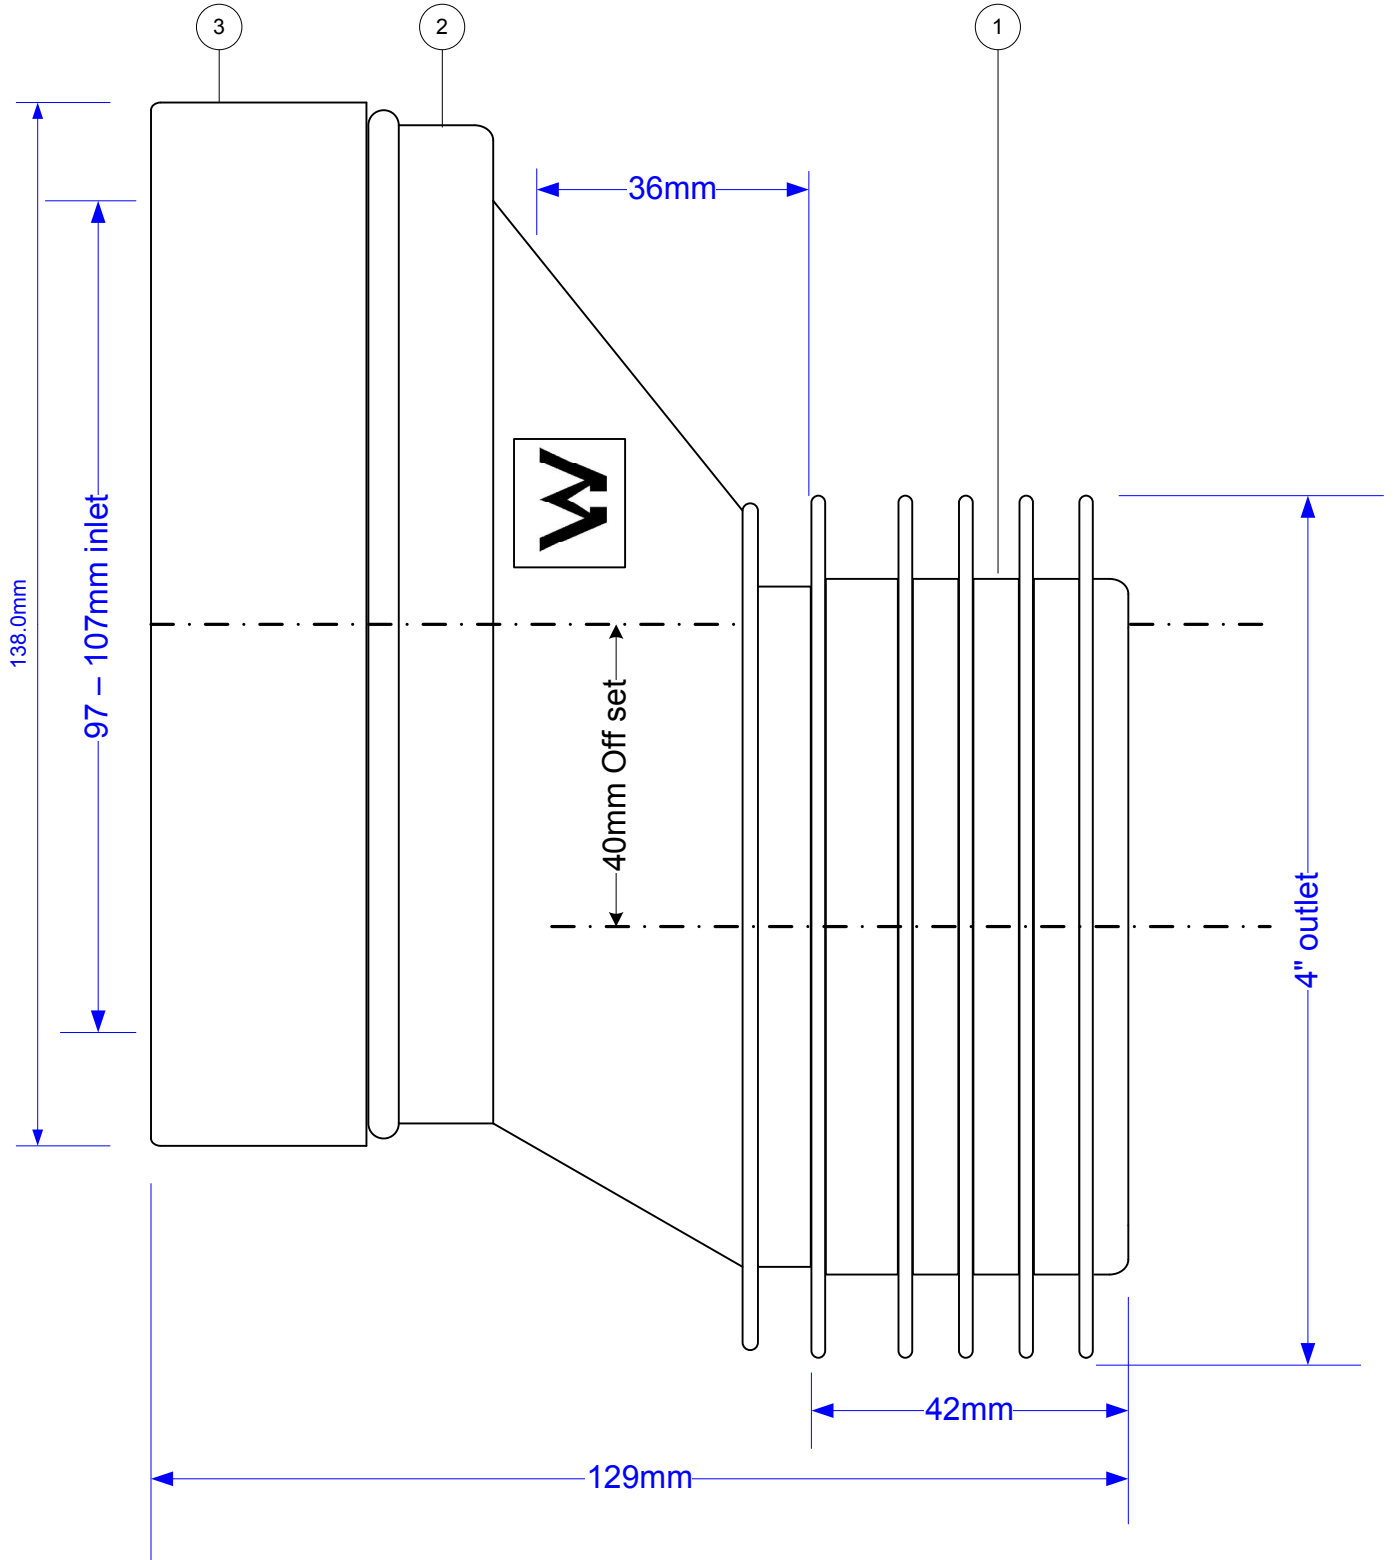

# WC-CON4A

Part No.	Code
1	WC-OUTLET
2	WC-CON4A-BODY
3	WCENDCAP & WC-INLET

Drawing verified  
correct as of:

10.03.10  
D.E

DRAWN BY  
ELLEN McLELLAN

REVISED  
10.03.10

FILENAME  
WC-CON4A.VSD

SCALE  
1: 1