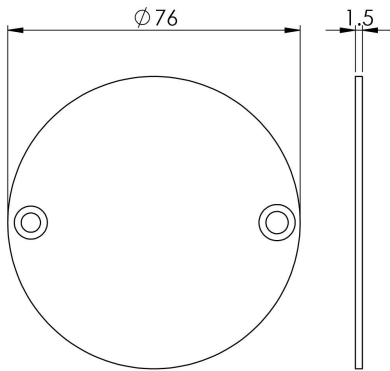

### Fire Door Keep Shut Symbols

Fire door keep shut symbol sign. A standard door sign with the warning text displayed on a circular plate with two fixing holes. Available in SSS, BSS, SAA & MB.