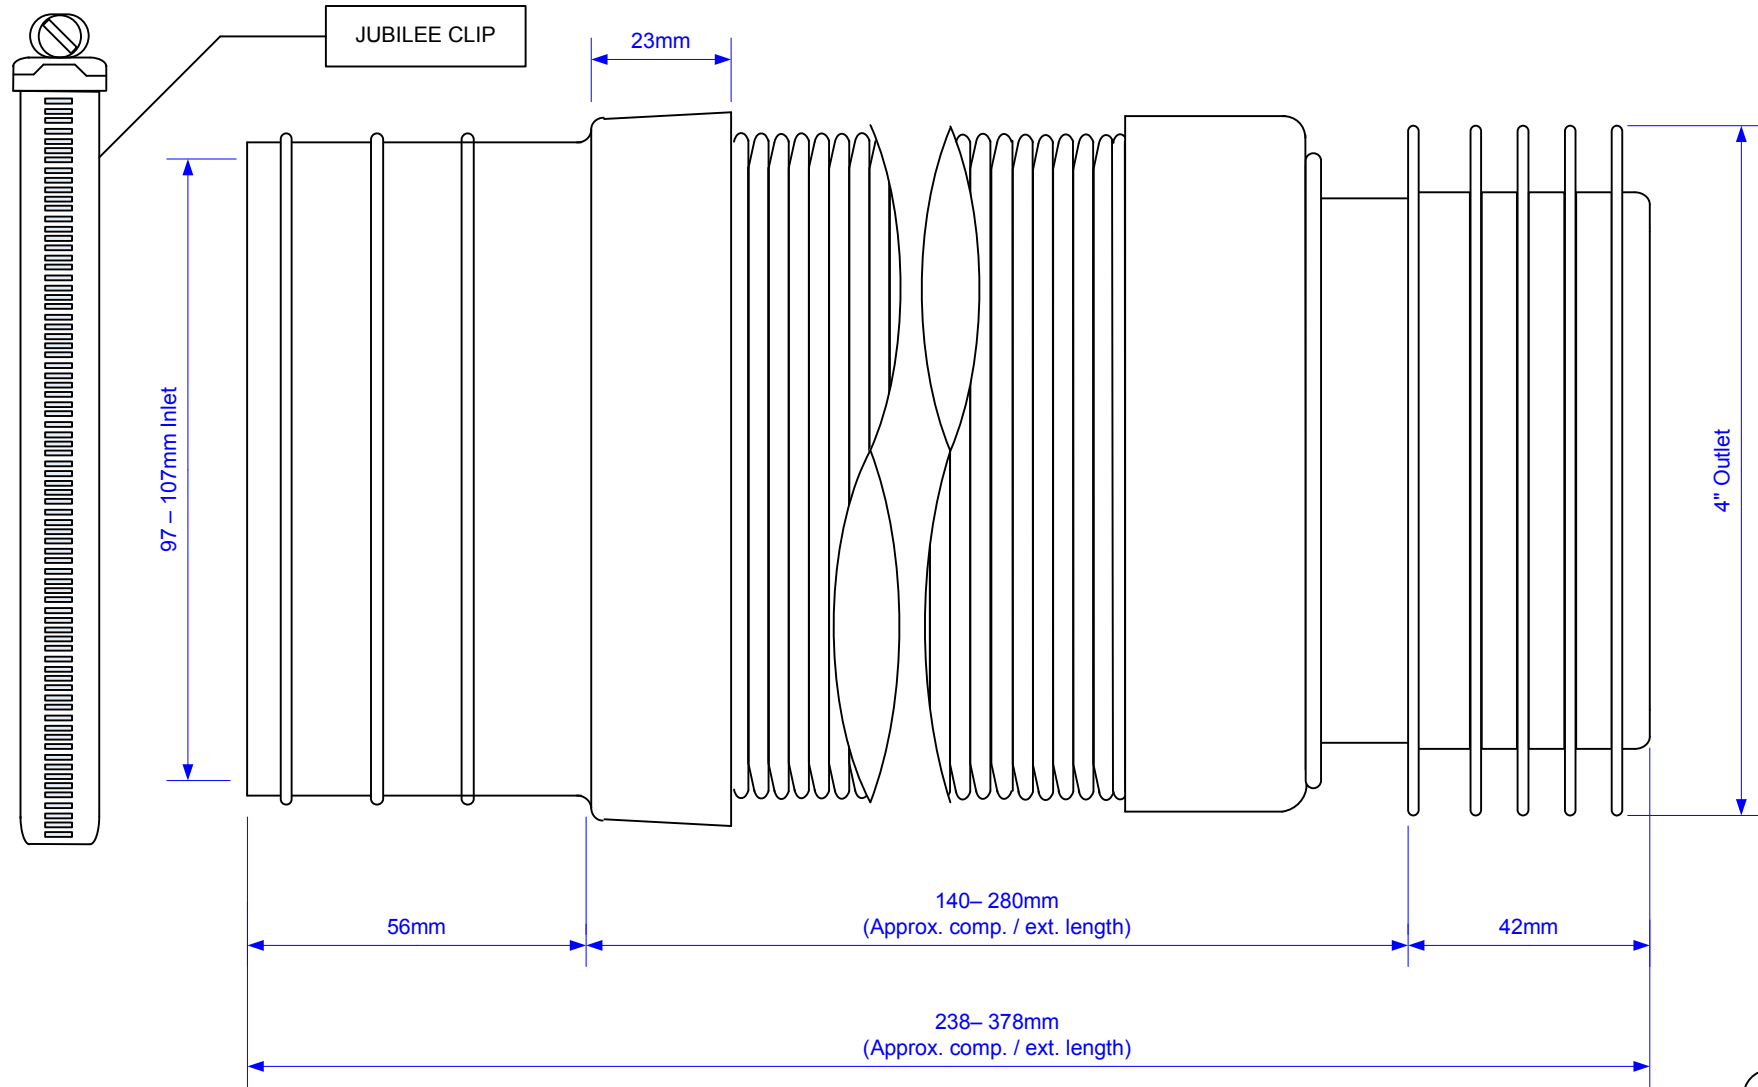

Code:

**WC-F21R**

© McALPINE  
14/01/15

Drawing verified correct as of:

M.M.  
20.01.15

DRAWN BY

M.GILMOUR

REVISED

SCALE

1: 1.25

FILENAME

WC-F21R.VSD

DATE

14/01/15