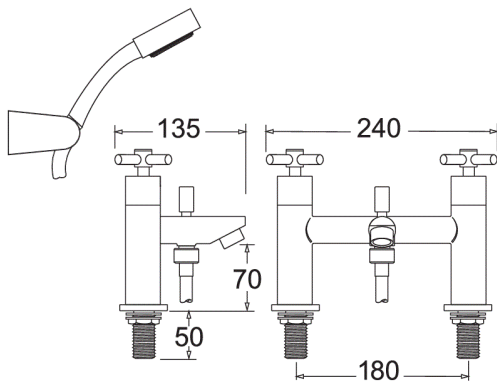

Motif

Motif deck mounted bath shower mixer

Product Code: MOT106

Finish: Chrome

Features

- Construction: Brass & ABS
- Valve/Cartridge type: Ceramic Disc
- Supply: Suitable for all plumbing systems
- Working Pressures: 0.5 - 5.0 bar
- Inlet connections: 3/4" BSP

- Comes complete with single mode shower kit and wall bracket
- 1/4 turn ceramic handles ensure a smooth operation
- Single mode handset

*Please refer to website for full warranty details.

Flow (Bar - l/min, open outlet)

Spout

Flow 0.1	Flow 0.3	Flow 0.5	Flow 1.0	Flow 2.0	Flow 3.0	Flow 4.0	Flow 5.0
8	12	16	21	30	36	39	43

Handset

2.5	7	9	13	15	19	21	24
-----	---	---	----	----	----	----	----

2007749

2012801

12 YEAR GUARANTEE
ON ALL DEVA CHROME TAPS
*TERMS APPLY