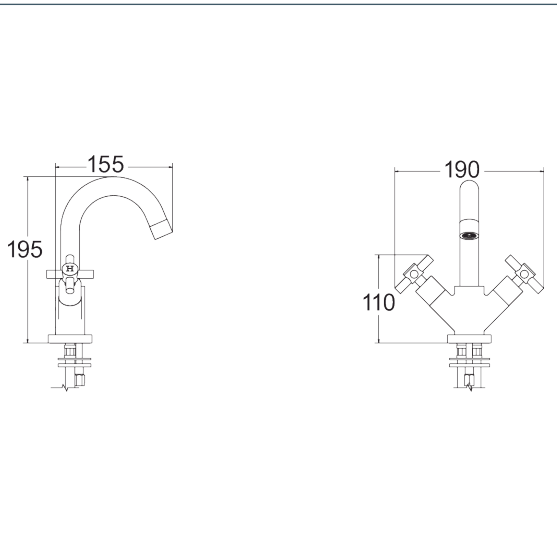

Motif

Motif mono basin mixer

Product Code: MOT113

Finish: Chrome

Features

Construction:	Brass
Valve/Cartridge type:	Ceramic Disc
Supply:	Suitable for all plumbing systems
Working Pressures:	0.2 - 5.0 bar
Inlet connections:	1/2" BSP
Flexi or Copper:	Flexi Tails

- Comes complete with press top waste
- 1/4 turn ceramic handles ensure a smooth operation

*Please refer to website for full warranty details.

Flow (Bar - l/min, open outlet)

Spout

Flow 0.1	Flow 0.3	Flow 0.5	Flow 1.0	Flow 2.0	Flow 3.0	Flow 4.0	Flow 5.0
3	6.5	9	12.5	14.6	18	21	23