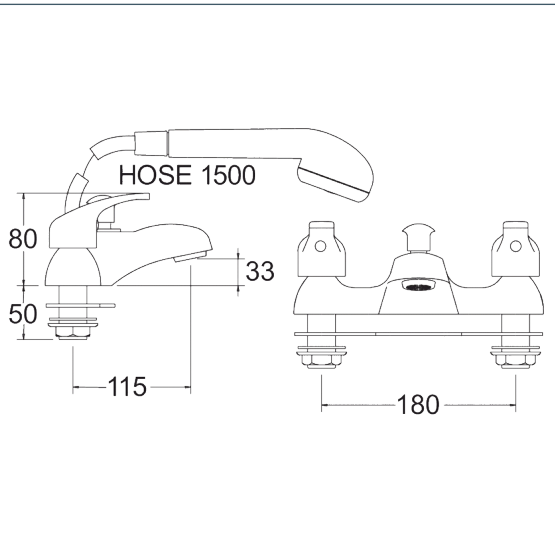

*Please refer to website for full warranty details.