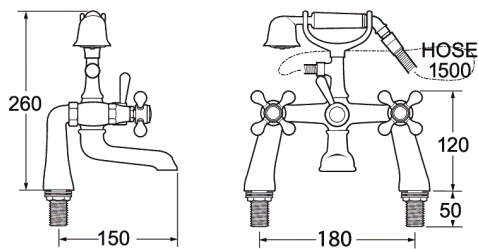

## Tudor pillar mounted bath shower mixer

Product Code: TUD03

Finish: Chrome

### Features

- Construction: Brass & Resin
- Valve/Cartridge type: Compression Valve
- Supply: Suitable for all plumbing systems
- Working Pressures: 0.3 - 5.0 bar
- Inlet connections: 3/4" BSP

- Comes complete with single mode shower kit
- Products can be wall mounted or deck mounted
- Single mode handset

#### Handset

2.5	5.3	9	12.5	14.5	18	21	23
-----	-----	---	------	------	----	----	----

2012803

2008724