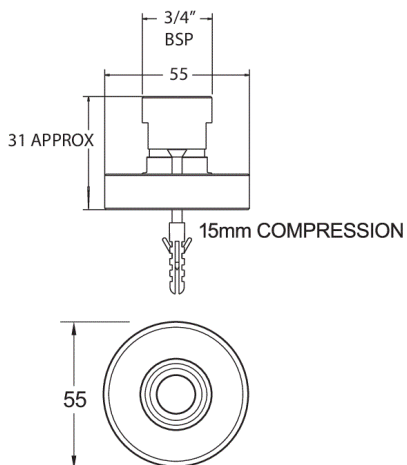

## No Specific Range

Easy fit for bar showers

Product Code: SPE11

Finish: Chrome

### Features

Construction: Brass & ABS  
Inlet Connections: 15mm Compression

- Enables rigid fixing of bar shower
- Sold in pairs
- Trim supplied

\*Please refer to website for full warranty details.

1912728