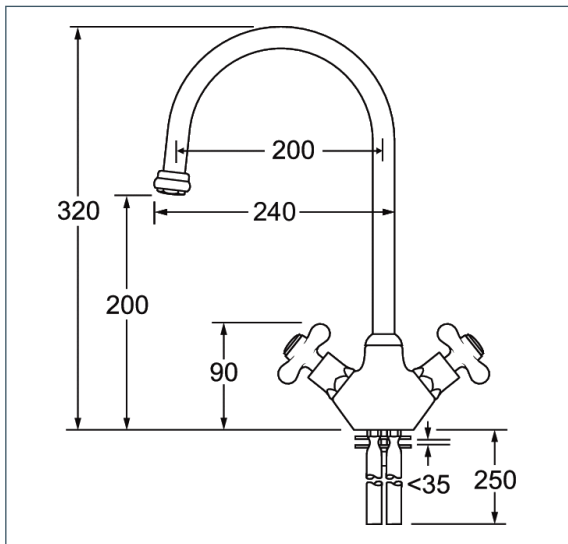

Classic

Venetian mono sink mixer

Product Code: SM057

Finish: Chrome

Features

Construction:	Brass
Valve/Cartridge type:	Ceramic Disc
Supply:	Suitable for all plumbing systems
Working Pressures:	0.1 - 5.0 bar
Inlet connections:	15mm Copper
Flexi or Copper:	Copper Tails

- Swivel Spout
- Dual Flow

*Please refer to website for full warranty details.

Flow (Bar - l/min, open outlet)

Spout

Flow 0.1	Flow 0.3	Flow 0.5	Flow 1.0	Flow 2.0	Flow 3.0	Flow 4.0	Flow 5.0
5	8	11.2	17.5	22.8	27	30	34

2010732

2011305

12 YEAR GUARANTEE
ON ALL DEVA CHROME TAPS
*TERMS APPLY