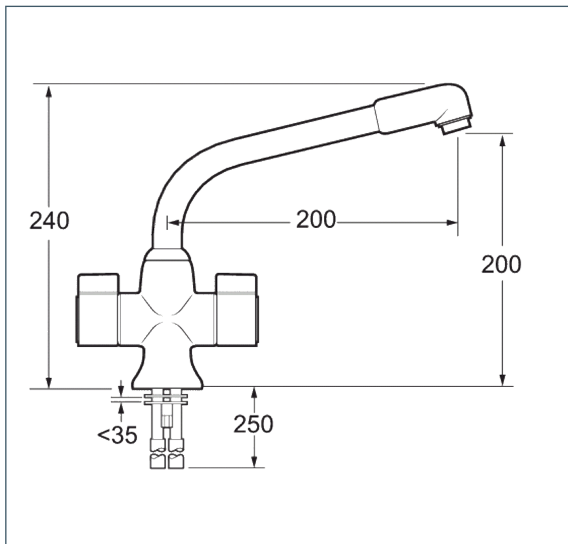

Contemporary

Puffin mono sink mixer

Product Code: PUF130/CP

Finish: Chrome

Features

- Construction: Brass
- Valve/Cartridge type: 1/4 Turn Ceramic Disc
- Supply: Suitable for all plumbing systems
- Working Pressures: 0.2 - 5.0 bar
- Inlet connections: 1/2" BSP
- Flexi or Copper: Flexi Tails

- Ceramic disc handles ensure a smooth operation
- Swivel Spout
- Dual Flow

*Please refer to website for full warranty details.

Flow (Bar - l/min, open outlet)

Spout

Flow 0.1	Flow 0.3	Flow 0.5	Flow 1.0	Flow 2.0	Flow 3.0	Flow 4.0	Flow 5.0
5	8	11.2	17.5	23	27	30	34

2006760

2006328

12 YEAR GUARANTEE
ON ALL DEVA CHROME TAPS
*TERMS APPLY