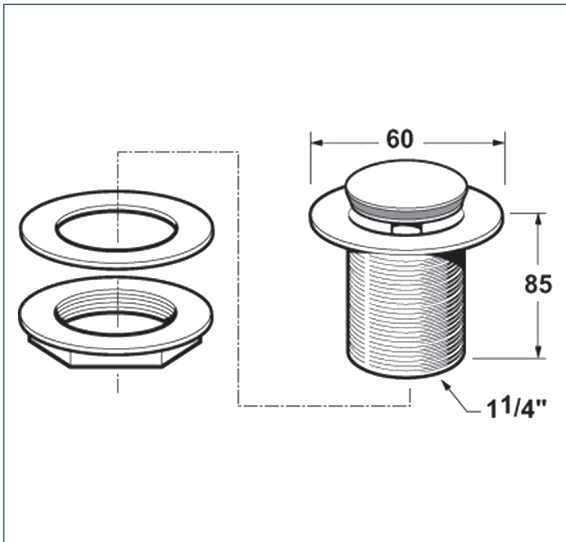

WASTES

Waste

1 1/4" basin slotted press top waste

Product Code: PTW300/017

Finish: Chrome

DevaTM by METHVEN

Features

Construction: Brass
Inlet Connections: 1 1/4" BSP

· Slotted waste for basins with a built in overflow

*Please refer to website for full warranty details.

2003793

2004342

**1 YEAR
GUARANTEE**

*TERMS APPLY

www.deva-uk.com · 0800 195 1602 · sales@uk.methven.com