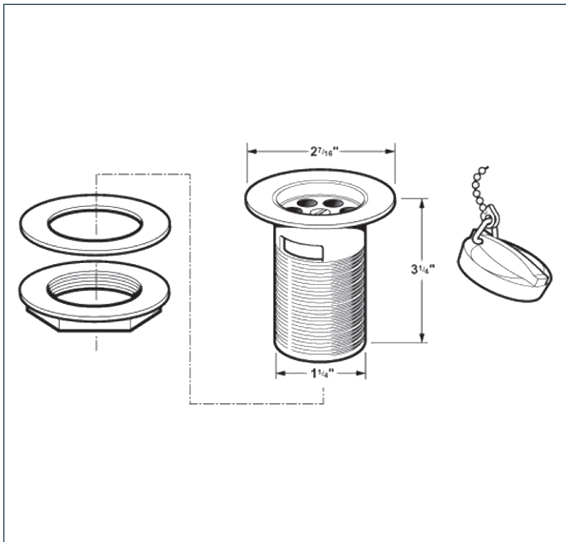

WASTES

DevaTM by METHVEN

Waste

1 1/4" basin slotted waste

Product Code: DW300/017

Finish: Chrome

Features

Construction: Brass

Inlet Connections: 1 1/4"

- Complete with brass plug and chain
- Slotted waste for basins with a built in overflow

*Please refer to website for full warranty details.

**1 YEAR
GUARANTEE**

*TERMS APPLY

www.deva-uk.com · 0800 195 1602 · sales@uk.methven.com