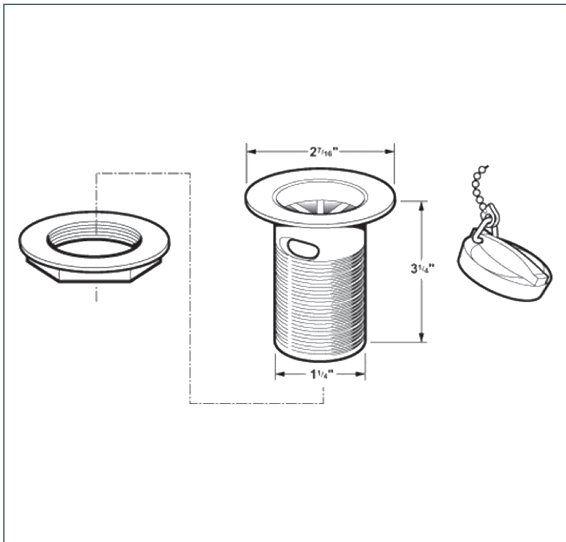

### 1 1/4" basin slotted waste

Product Code: DW300

Finish: Chrome

#### Features

Construction: Brass

Inlet Connections: 1 1/4"

- Complete with poly plug and chain
- Slotted waste for basins with a built in overflow

\*Please refer to website for full warranty details.

**1 YEAR  
GUARANTEE**