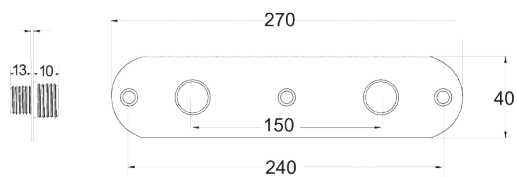

SHOWERS

DevaTM by METHVEN

Shower Accessories

Wall plate for bar showers

Product Code: SPE10

Finish: Chrome

Features

Construction: Brass
Inlet Connections: 15mm Compression

- Brass construction
- Wall fixing plate for added stability and ease of installation
- Suitable for most bar shower mixers

*Please refer to website for full warranty details.

**1 YEAR
GUARANTEE**

*TERMS APPLY