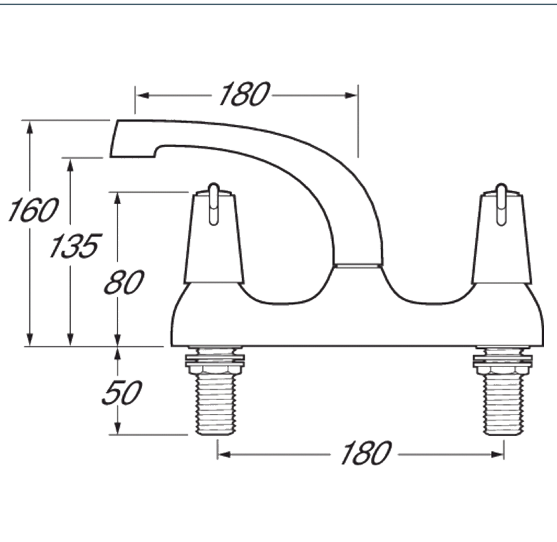

Lever

Lever action deck mounted sink mixer

Product Code: DLT105

Finish: Chrome

Features

- Construction: Brass
- Valve/Cartridge type: 1/4 Turn Ceramic Disc
- Supply: Suitable for all plumbing systems
- Working Pressures: 0.1 - 5.0 bar
- Inlet connections: 1/2" BSP
- Flexi or Copper: Plastic Backnuts

- Swivel Spout
- Dual Flow
- 1/4 turn ceramic handles ensure a smooth operation
- Products which are easy to use by all the family

*Please refer to website for full warranty details.

Flow (Bar - l/min, open outlet)

Spout

Flow 0.1	Flow 0.3	Flow 0.5	Flow 1.0	Flow 2.0	Flow 3.0	Flow 4.0	Flow 5.0
5.2	8.7	11.5	13.5	15.7	18	28	32

1409019