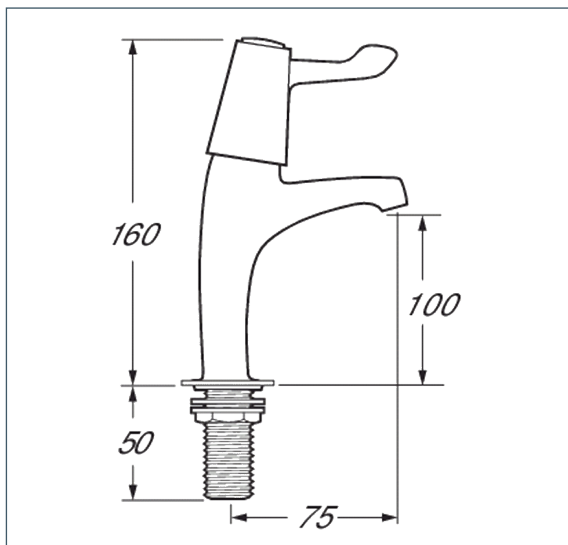

Flow (Bar - l/min, open outlet)

Spout

Flow 0.1	Flow 0.3	Flow 0.5	Flow 1.0	Flow 2.0	Flow 3.0	Flow 4.0	Flow 5.0
5.5	10	13	16	20	25	30	34

2003751

2006806

12 YEAR GUARANTEE
ON ALL DEVA CHROME TAPS
*TERMS APPLY