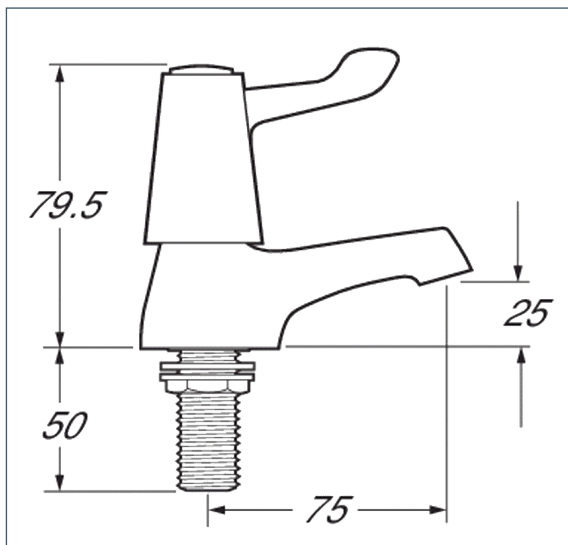

*Please refer to website for full warranty details.