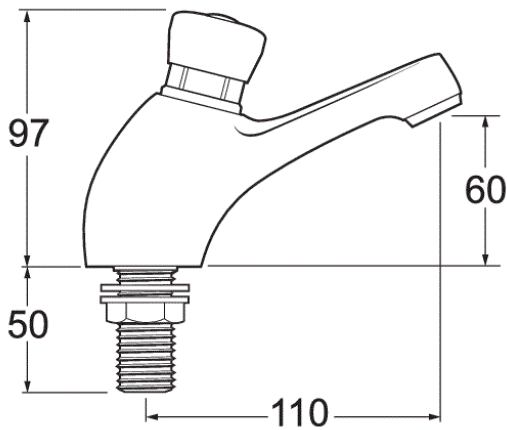

No Specific Range

Non concussive pre-set basin taps

Product Code: NCT001

Finish: Chrome

Features

Construction:	BRASS
Valve/Cartridge type:	Manual
Supply:	Suitable for all plumbing systems
Working Pressures:	0.2 - 3.0 bar
Inlet connections:	1/2" BSP
Flexi or Copper:	Metal Backnuts

- Self closing deck basin taps
- Pre-set automatic shut off after approximately 10 seconds
- Recommended for use with a blending valve
- Products which are easy to use by all the family

*Please refer to website for full warranty details.

Flow (Bar - l/min, open outlet)

Spout

Flow 0.1	Flow 0.3	Flow 0.5	Flow 1.0	Flow 2.0	Flow 3.0	Flow 4.0	Flow 5.0
2	2.4	3.1	4.5	6.8	7.6	N/A	N/A

1805003