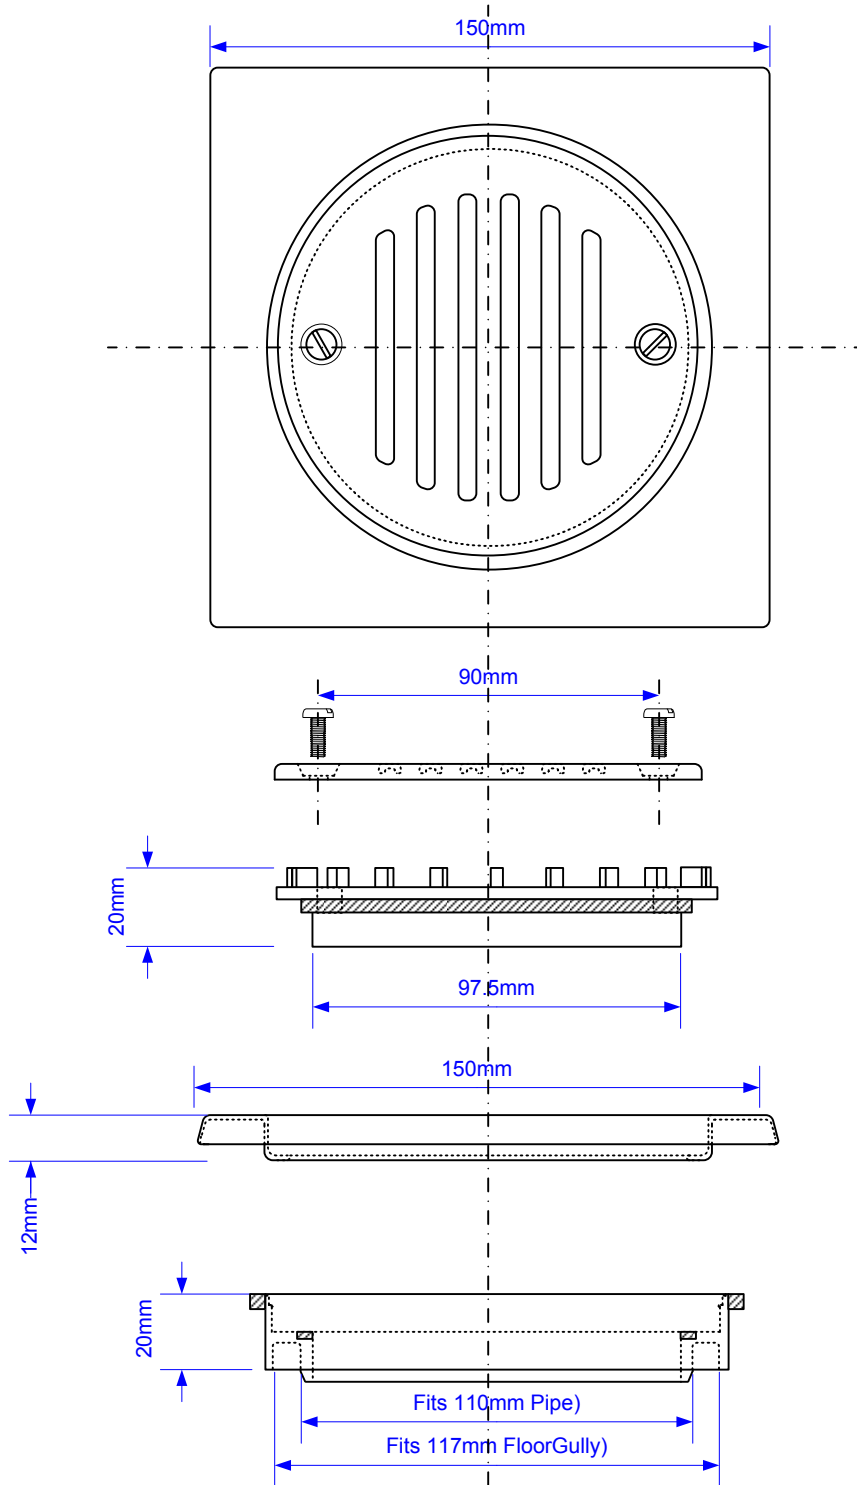

Code:

FGTOP6SS

© McALPINE
04/05/2007

Drawing verified
correct as of: 04/05/2007

DRAWN BY

RM

REVISED

SCALE

1: 2

FILENAME

FGTOP6SS.VSD

DATE

04/05/2007