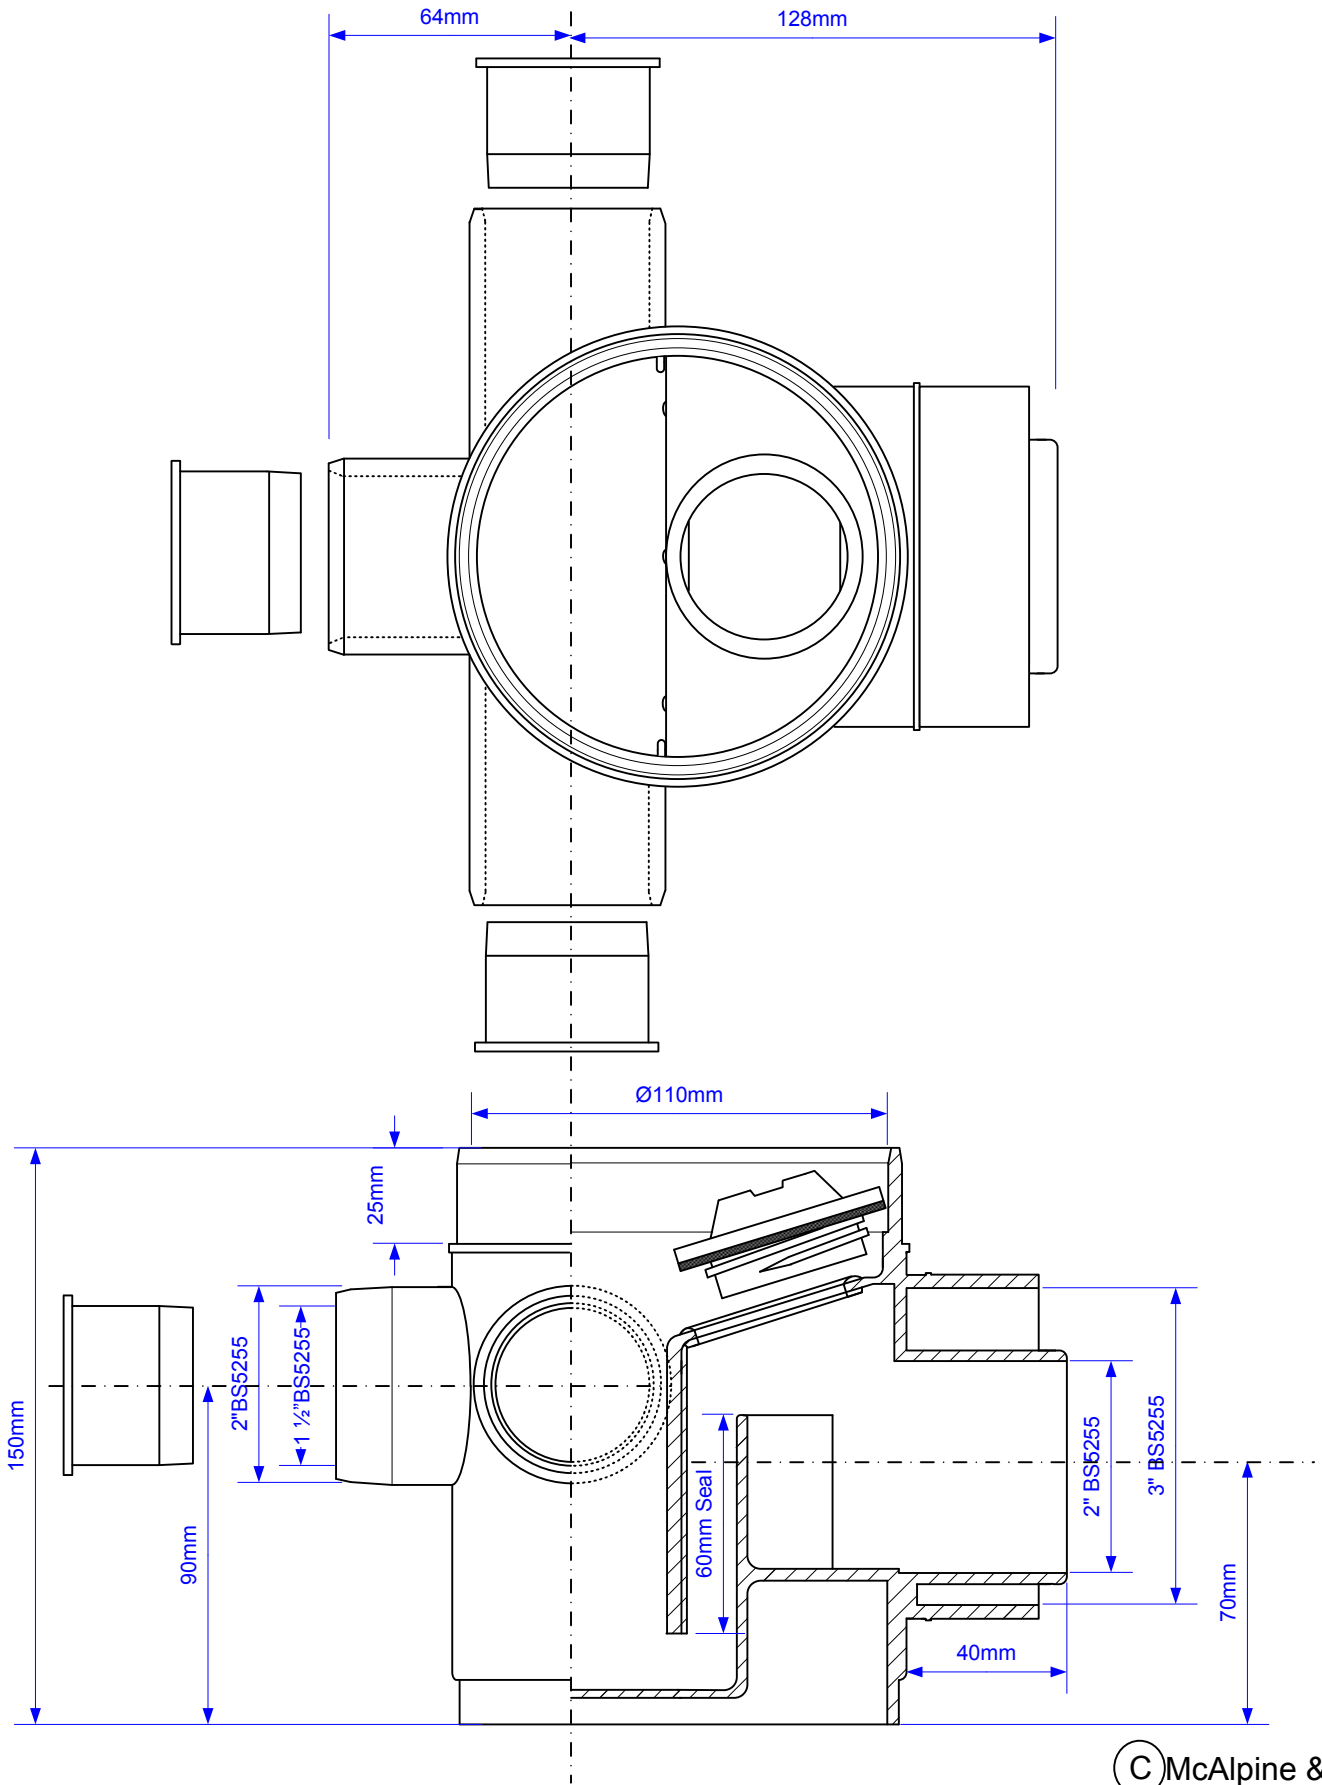

Code:

MD100

© McAlpine & Co.

Drawing verified
correct as of:

08/07/2014
RM

DRAWN BY
RM

REVISED
08/07/2014

FILENAME
MD100.VSD

SCALE
1: 2

DATE
08/07/2014