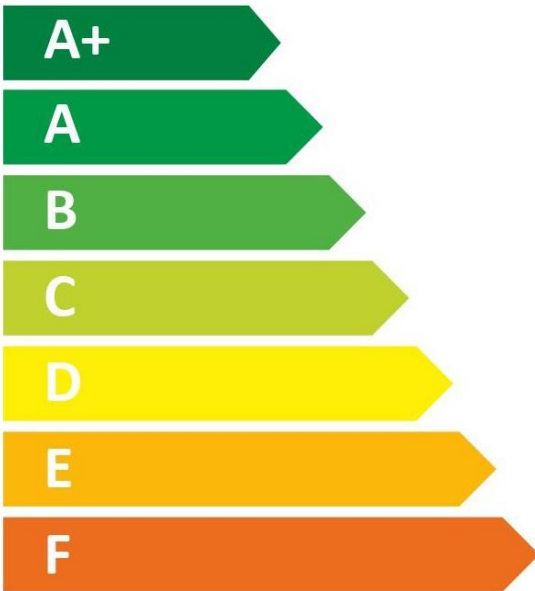

# ENERGY

**TRITON** THE UK'S SHOWER COMPANY

See you first thing Britain

**SP8007ZFF**

**15** dB

**477**  
kWh/annum

# ENERGY

**TRITON** THE UK'S SHOWER COMPANY  
See you first thing Britain

**SP8008ZFF**

**15** dB

**482**  
kWh/annum

# ENERGY

**TRITON** THE UK'S SHOWER COMPANY

See you first thing Britain

**SP8009ZFF**

**15** dB

**483**  
kWh/annum