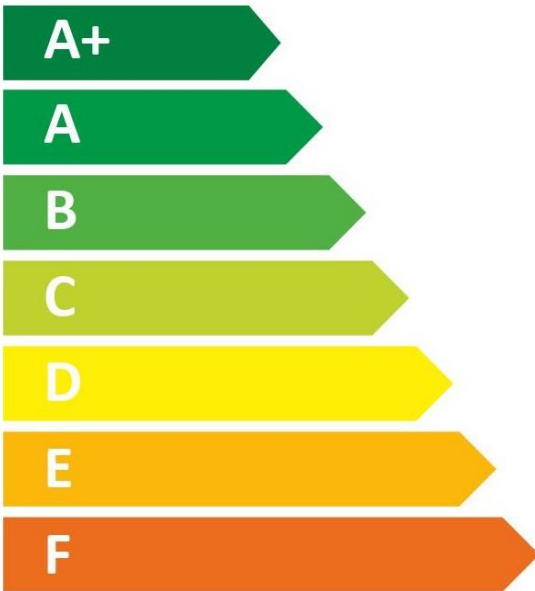

# ENERGY

**TRITON** THE UK'S SHOWER COMPANY

See you first thing Britain

**SP8007ZFF**

**15** dB

**477**  
kWh/annum

# ENERGY

**TRITON** THE UK'S SHOWER COMPANY  
See you first thing Britain

**SP8008ZFF**

**15** dB

**482**  
kWh/annum