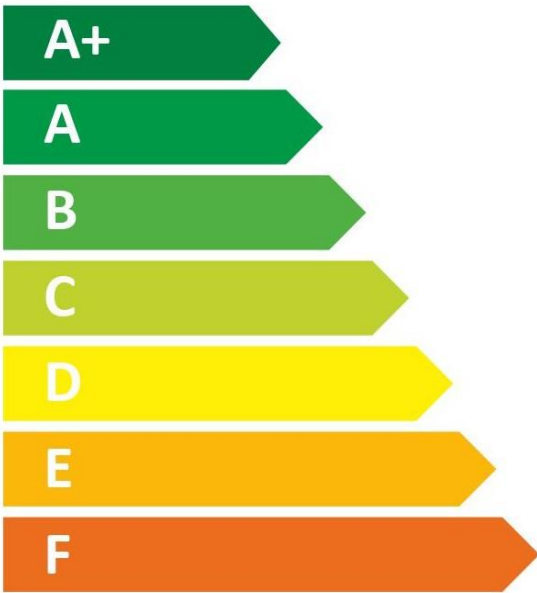

# ENERGY

**TRITON** THE UK'S SHOWER COMPANY

See you first thing Britain

**SP8007ZFF**

**15** dB

**477**  
kWh/annum

# ENERGY

**TRITON** THE UK'S SHOWER COMPANY  
See you first thing Britain

**SP8008ZFF**

**15** dB

**482**  
kWh/annum

# ENERGY

**TRITON** THE UK'S SHOWER COMPANY

See you first thing Britain

**SP8009ZFF**

**15** dB

**483**  
kWh/annum