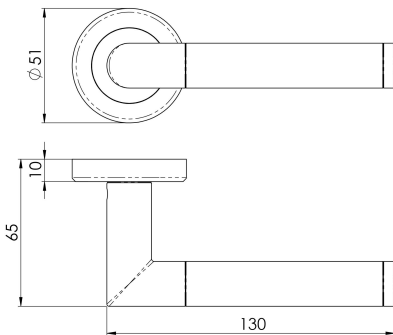

## Serozzetta Trend Lever on Round Rose

SZM160

Lever on a concealed fix 2 part screw on round rose. The Trend lever is a round bar sectional lever with a mitred corner. A favoured choice within the Serozzetta range, the timeless design is guaranteed to suit both the home and office environment. The chamfered edge concealed fix rose reflects the attention to detail in this range.