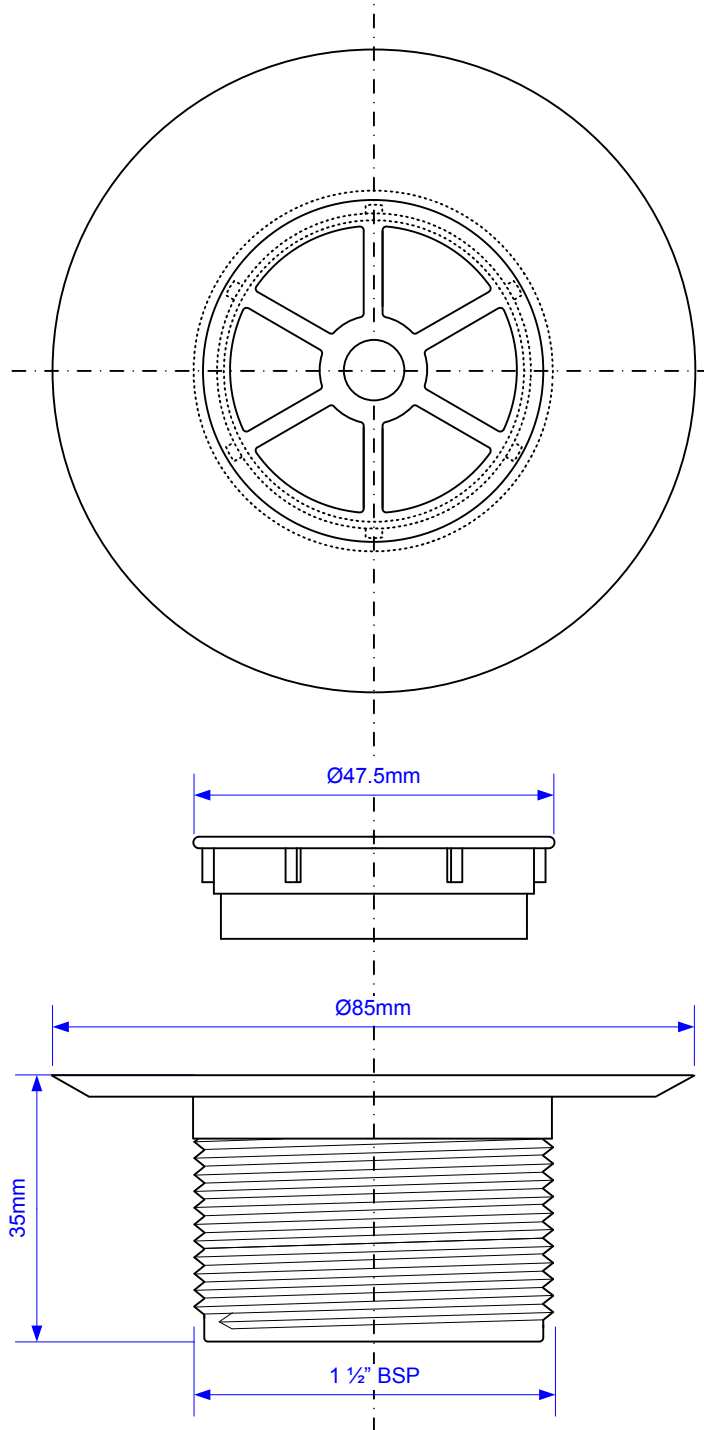

Code:

STW85WH

Drawing verified
correct as of:

26/01/2010
RM

DRAWN BY

RM

REVISED

26/01/2010

FILENAME

STW85WH.VSD

SCALE

1:1

DATE

26/01/2010